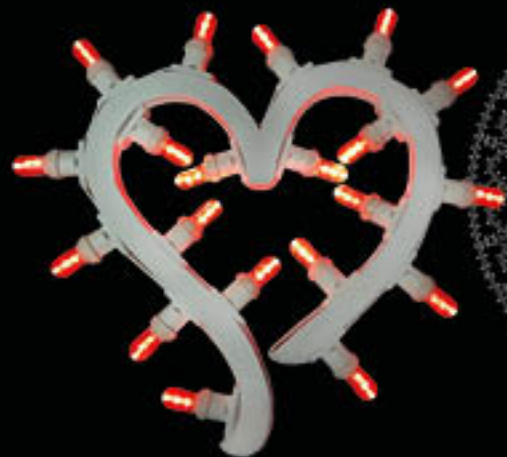

Cuore

ENG-05

CM: 40 x 38
LAMPS: 20
POWER: 6 W
TENSION: 220 V